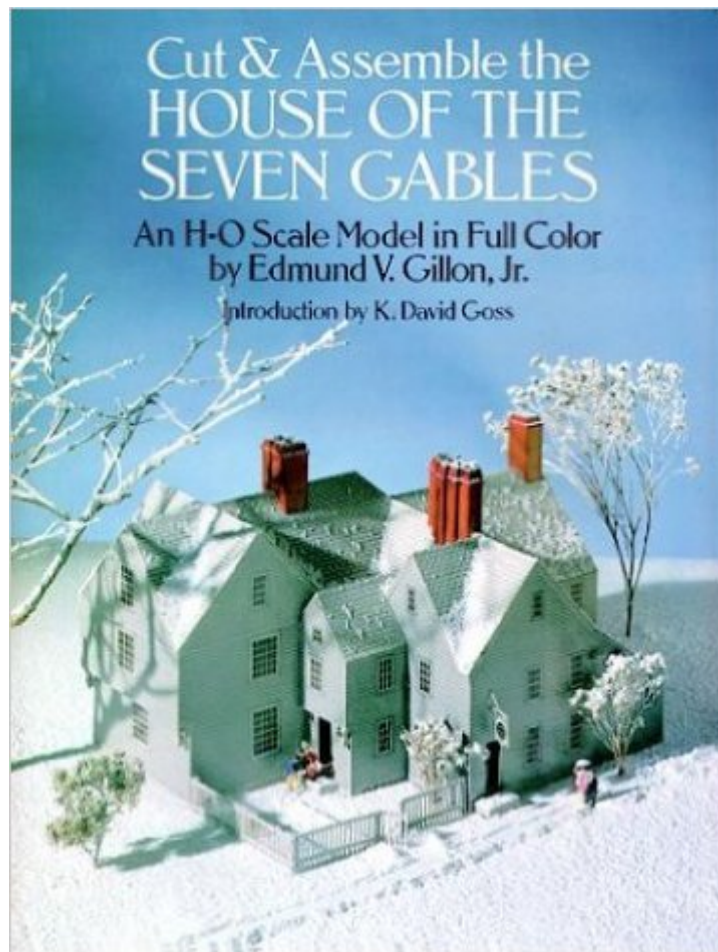

The book was found

# Cut & Assemble House Of The Seven Gables (Cut & Assemble Buildings In H-O Scale)

## Synopsis

Create handsome replica of magnificent house that was setting for Hawthorne's great literary romance. Few simple tools and clear, easy-to-follow instructions enable hobbyists and youngsters to build authentic model of famous American landmark. Introduction includes historical background.